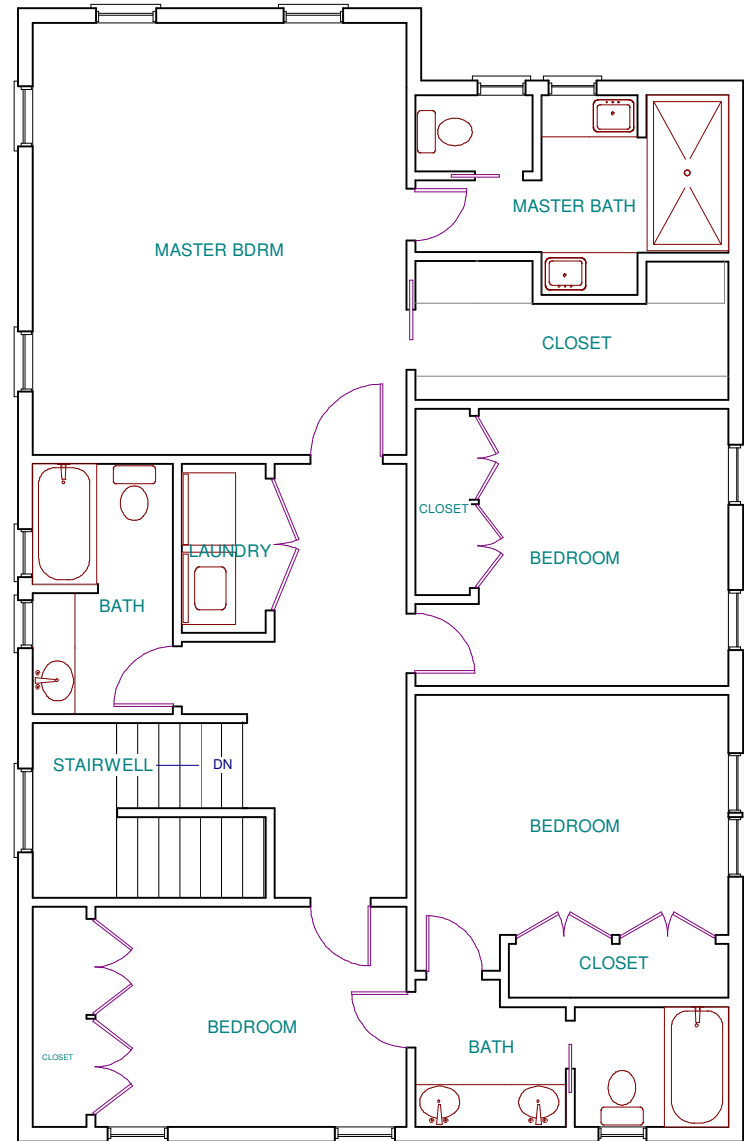

ANNOUNCING

SAGATOV SIGNATURE SERIES SEMI-CUSTOM HOMES

Our new semi-custom home designs built on your lot deliver the same unparalleled craftsmanship that is the hallmark of every Sagatov new home at a more modest price. Featuring floor plans ranging from 2,500 to 3,500 SF, these homes combine our award-winning Green certified design with traditional home styles.

Prices start at \$425,000 (plus site work and permit fees)

Call 703-534-2500 for more information.

THE FILLMORE

FIRST FLOOR
1369 sq ft

SECOND FLOOR
1294 sq ft

THE WESTOVER

1st Floor
1707 sq ft

2nd Floor
1629 sq ft

THE TAYLOR

FIRST FLOOR

1491 sq ft

SECOND FLOOR

1414 sq ft

THE NOTTINGHAM