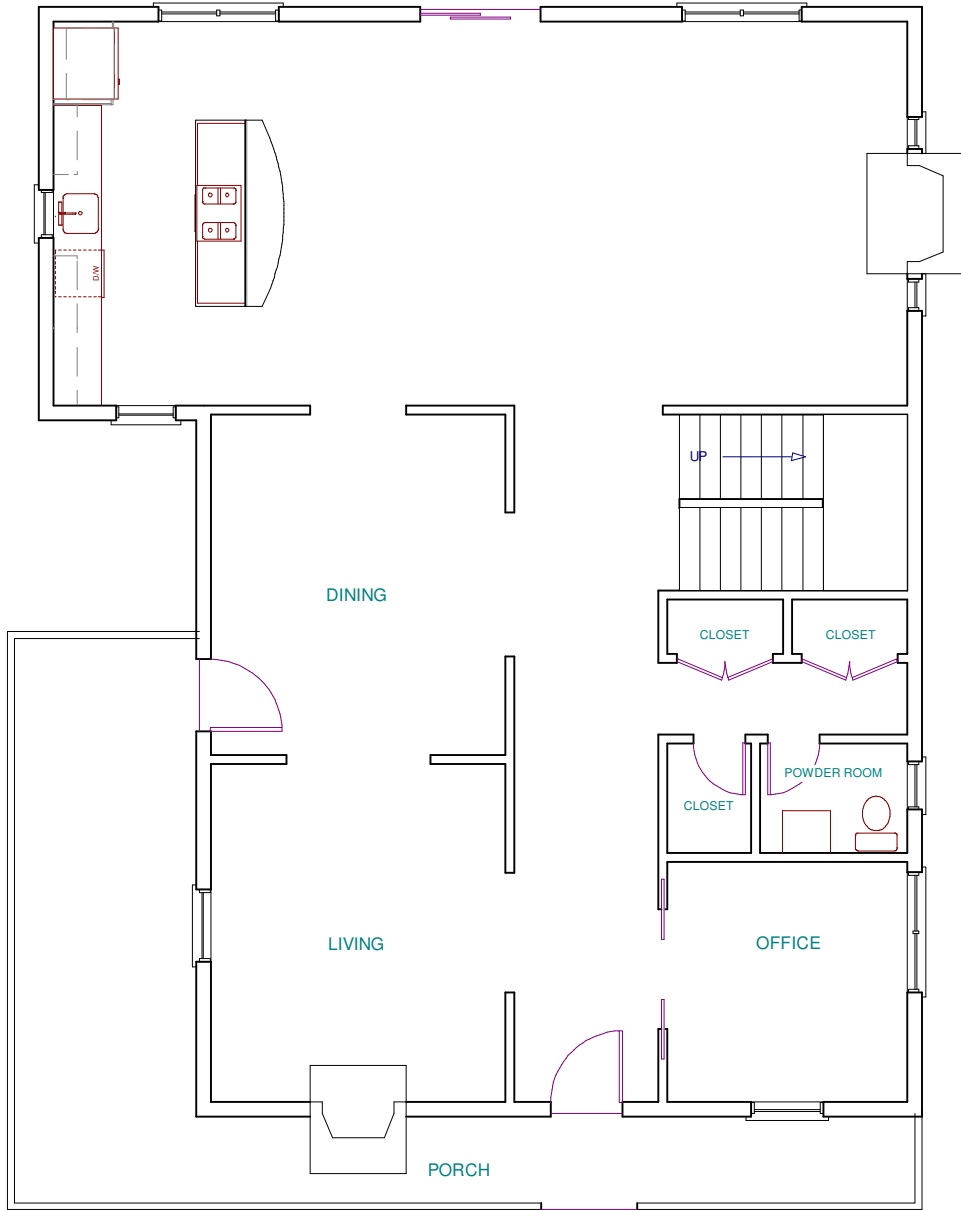

ANNOUNCING

SAGATOV SIGNATURE SERIES SEMI-CUSTOM HOMES

Our new semi-custom home designs built on your lot deliver the same unparalleled craftsmanship that is the hallmark of every Sagatov new home at a more modest price. Featuring floor plans ranging from 2,500 to 3,500 SF, these homes combine our award-winning Green certified design with traditional home styles.

Prices start at \$425,000 (plus site work and permit fees)

Call 703-534-2500 for more information.

THE FILLMORE

FIRST FLOOR
1369 sq ft

SECOND FLOOR
1294 sq ft

THE WESTOVER

1st Floor
1707 sq ft

2nd Floor
1629 sq ft

THE TAYLOR

FIRST FLOOR

1491 sq ft

SECOND FLOOR

1414 sq ft

THE NOTTINGHAM