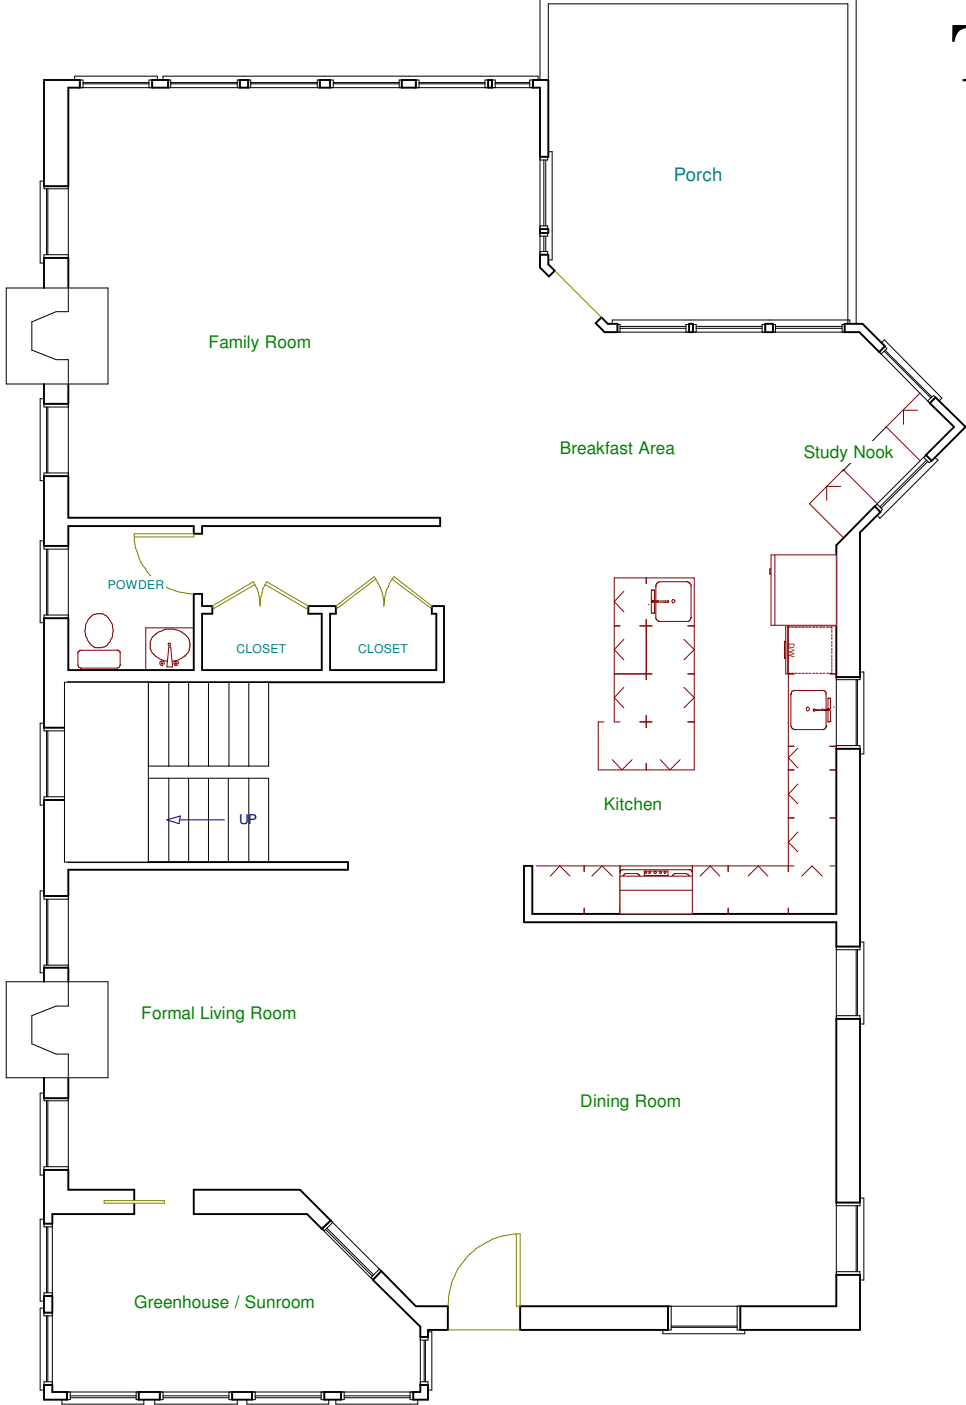

ANNOUNCING

SAGATOV SIGNATURE SERIES SEMI-CUSTOM HOMES

Our new semi-custom home designs built on your lot deliver the same unparalleled craftsmanship that is the hallmark of every Sagatov new home at a more modest price. Featuring floor plans ranging from 2,500 to 3,500 SF, these homes combine our award-winning Green certified design with traditional home styles.

Prices start at \$425,000 (plus site work and permit fees)

Call 703-534-2500 for more information.

THE FILLMORE

FIRST FLOOR
1369 sq ft

SECOND FLOOR
1294 sq ft

THE WESTOVER

1st Floor
1707 sq ft

2nd Floor
1629 sq ft

THE TAYLOR

FIRST FLOOR

1491 sq ft

SECOND FLOOR

1414 sq ft

THE NOTTINGHAM