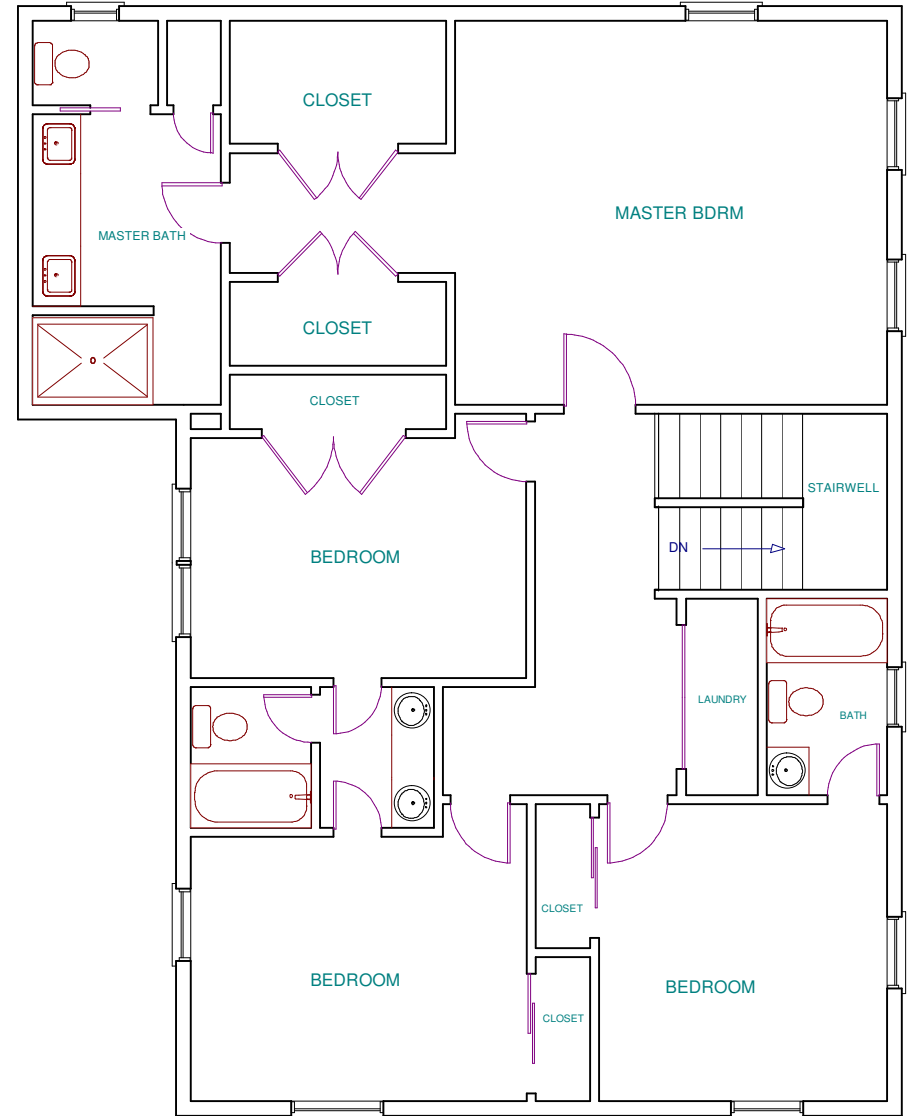

ANNOUNCING

SAGATOV SIGNATURE SERIES SEMI-CUSTOM HOMES

Our new semi-custom home designs built on your lot deliver the same unparalleled craftsmanship that is the hallmark of every Sagatov new home at a more modest price. Featuring floor plans ranging from 2,500 to 3,500 SF, these homes combine our award-winning Green certified design with traditional home styles.

Prices start at \$425,000 (plus site work and permit fees)

Call 703-534-2500 for more information.

THE FILLMORE

FIRST FLOOR
1369 sq ft

SECOND FLOOR
1294 sq ft

THE WESTOVER

1st Floor
1707 sq ft

2nd Floor
1629 sq ft

THE TAYLOR

FIRST FLOOR

1491 sq ft

SECOND FLOOR

1414 sq ft

THE NOTTINGHAM