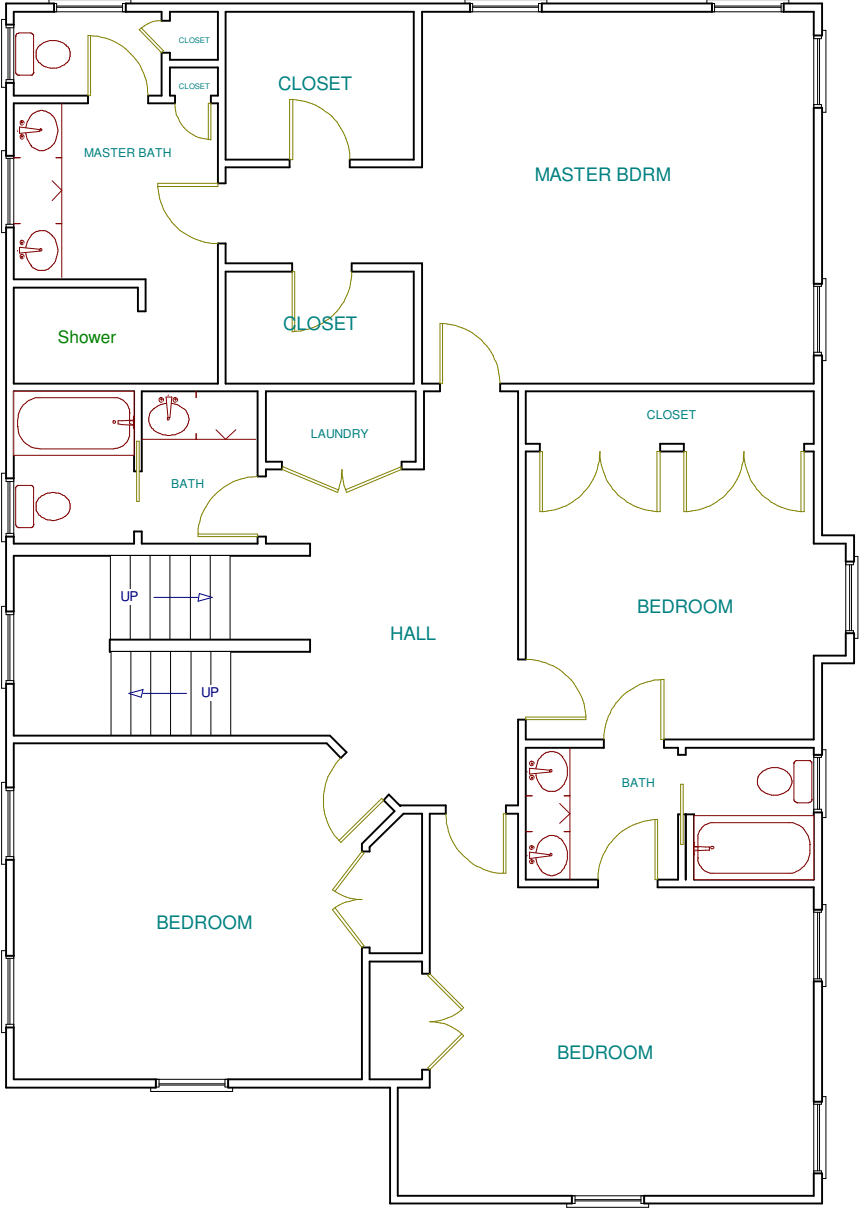

ANNOUNCING

SAGATOV SIGNATURE SERIES SEMI-CUSTOM HOMES

Our new semi-custom home designs built on your lot deliver the same unparalleled craftsmanship that is the hallmark of every Sagatov new home at a more modest price. Featuring floor plans ranging from 2,500 to 3,500 SF, these homes combine our award-winning Green certified design with traditional home styles.

Prices start at \$425,000 (plus site work and permit fees)

Call 703-534-2500 for more information.

THE FILLMORE

FIRST FLOOR
1369 sq ft

SECOND FLOOR
1294 sq ft

THE WESTOVER

1st Floor
1707 sq ft

2nd Floor
1629 sq ft

THE TAYLOR

FIRST FLOOR

1491 sq ft

SECOND FLOOR

1414 sq ft

THE NOTTINGHAM