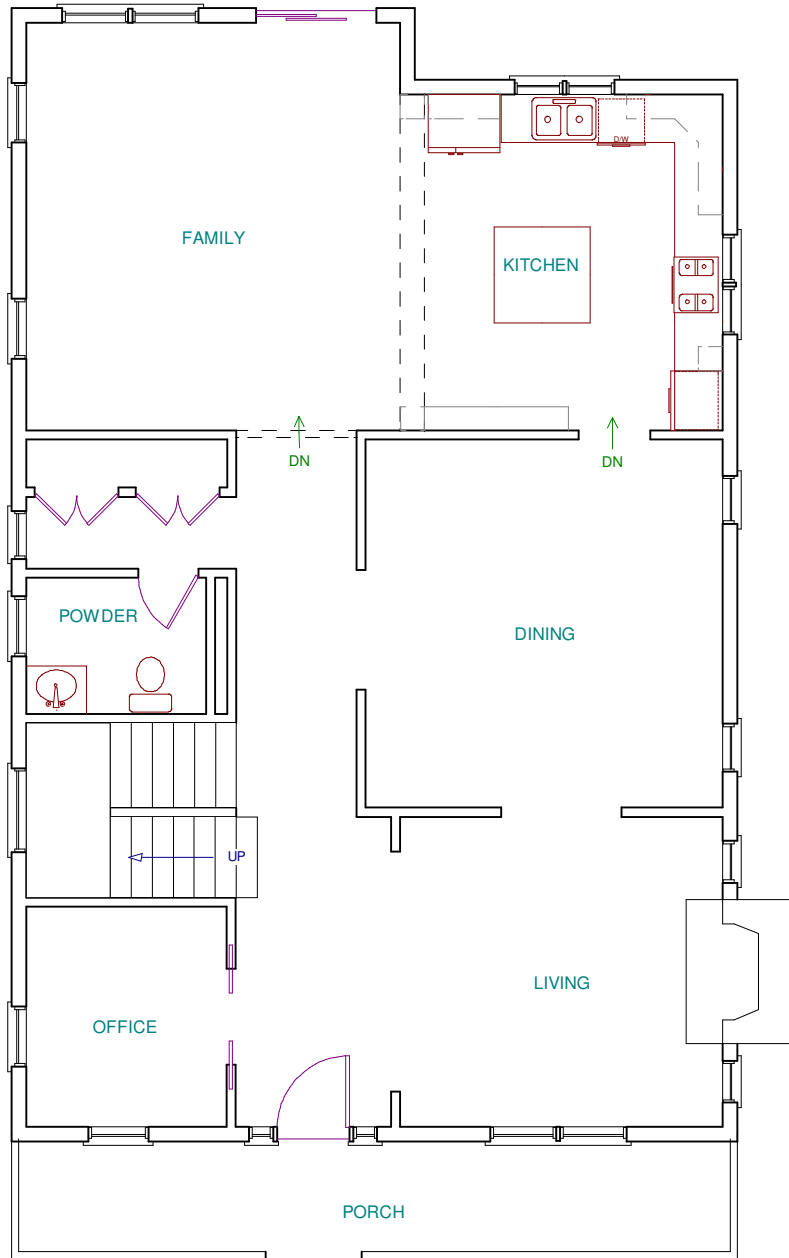

ANNOUNCING

SAGATOV SIGNATURE SERIES SEMI-CUSTOM HOMES

Our new semi-custom home designs built on your lot deliver the same unparalleled craftsmanship that is the hallmark of every Sagatov new home at a more modest price. Featuring floor plans ranging from 2,500 to 3,500 SF, these homes combine our award-winning Green certified design with traditional home styles.

The 'Arlington' series is a step back in time, offering modern interpretations of Craftsman, Four-Square, and Sears homes designed for modern living.

The 'Prairie' series starts to bridge time from Craftsman into modern design. Inspired by the work of Frank Lloyd Wright, these homes feature distinctive exteriors with generous overhangs and complimentary facades. Inside, open floor plans reflect the way people live.

Prices start at \$425,000 (plus site work and permit fees)

Call 703-534-2500 for more information.

THE FILLMORE

FIRST FLOOR
1369 sq ft

SECOND FLOOR
1294 sq ft

THE WESTOVER

1st Floor
1707 sq ft

2nd Floor
1629 sq ft

THE TAYLOR

FIRST FLOOR

1491 sq ft

SECOND FLOOR

1414 sq ft

THE NOTTINGHAM